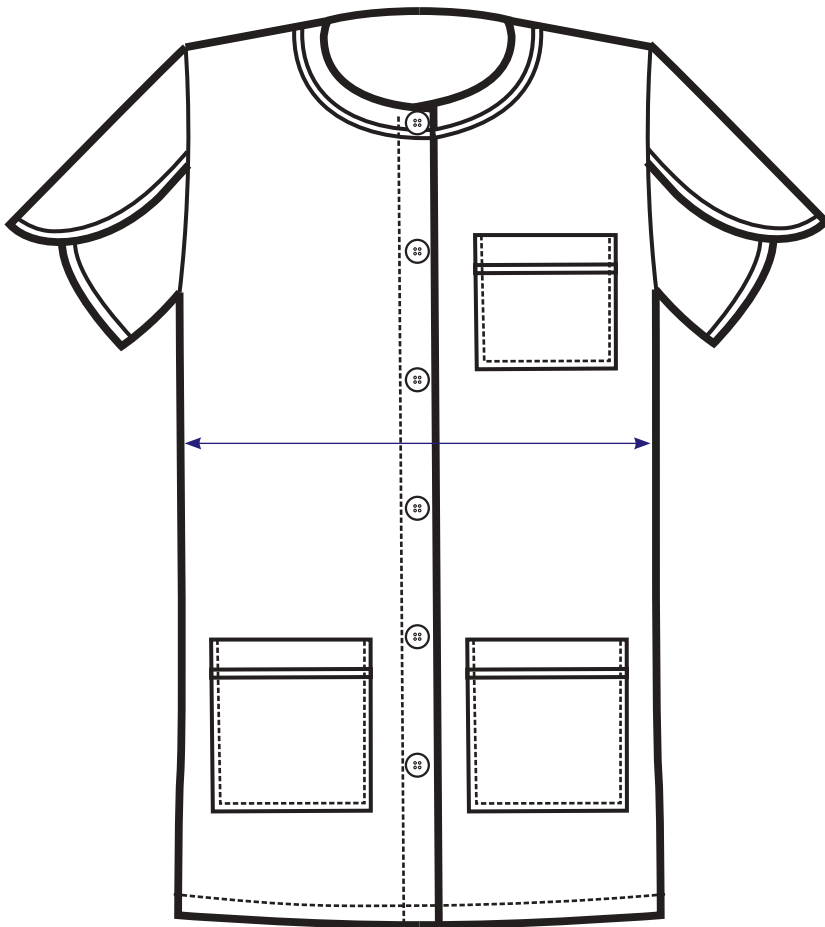

EXTRA LARGE

**MISURA DEL CAPO
CLOTH MEASURE**

- A 3XL = cm 141**
- B 4XL = cm 149**
- C 5XL = cm 157**

**019200A
019200B
019200C
CASACCA
ALBERVILLE**
100% cotton
190 gr/m²
BIANCO

**019202A
019202B
019202C
CASACCA
ALBERVILLE**
65% polyester
35% cotton
125 gr/m²
AZZURRO