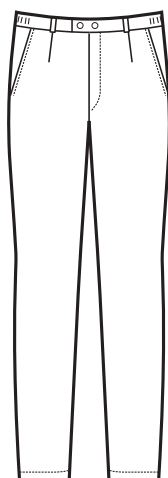

PANTALONE LAVORO

064102
PANTALONE LAVORO
65% polyester
35% cotton
195 gr/m²
S • M • L • XL • XXL • 3XL
BLU