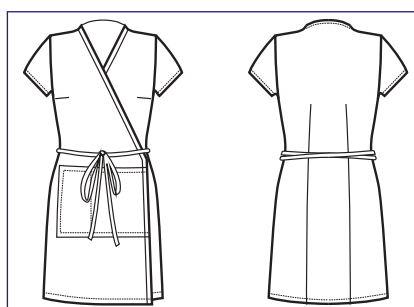

004401
KIMONO ZANZIBAR
65% polyester
35% cotton
125 gr/m²
M • XL
NERO

004481
KIMONO ZANZIBAR
100% polyester
super dry
130 gr/m²
M • XL
NERO

SUPER DRY
IL TESSUTO ANTIMACCHIA CHE RESPIRA
THE ANTISTAIN FABRIC THAT BREATHES