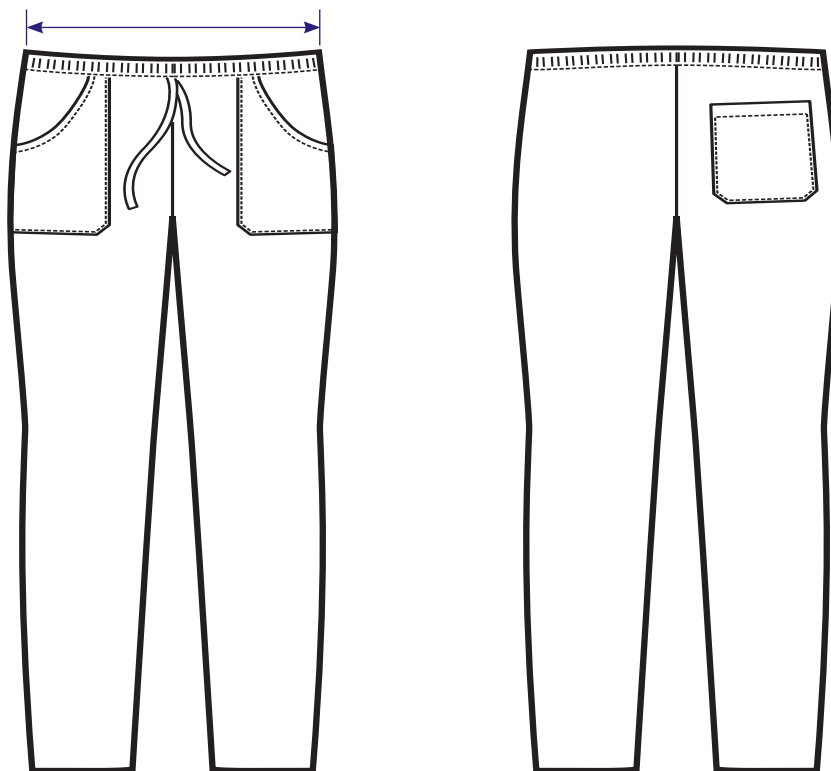

EXTRA LARGE

3XL • 4XL • 5XL

**MISURA DEL CAPO
CLOTH MEASURE**

**A 3XL = cm 130
B 4XL = cm 140
C 5XL = cm 150**

PANTALONE EXTRA LARGE		3XL	4XL	5XL
	PANTALONE CON ELASTICO 100% cotton 190 gr/m² BIANCO	044000A	044000B	044000C
	PANTALACCIO 65% polyester 35% cotton 195 gr/m² NERO	044601A	044601B	044601C