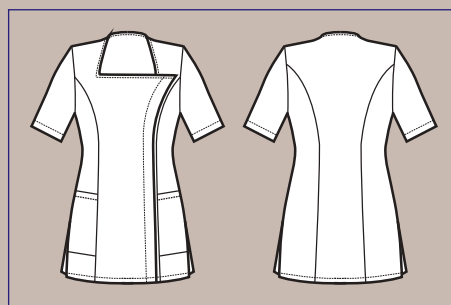

STRETCH FABRIC
WASH & WEAR
THAT BREATHES

CASACCA DONNA BOHÈME

Bottoni a pressione
Snaps

NEW

005361
CASACCA ABERDEEN
100% polyester Bohème
180 gr/m²
S • M • L • XL • XXL
NERO

005360
CASACCA ABERDEEN
100% polyester Bohème
180 gr/m²
S • M • L • XL • XXL
BIANCO