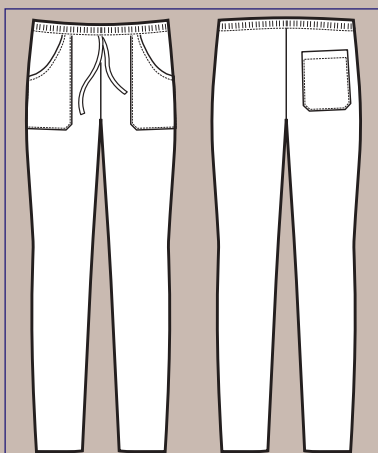

**044071
PANTALONE
CON ELASTICO**
100% polyester Bohème
180 gr/m²
S • M • L • XL • XXL
NERO