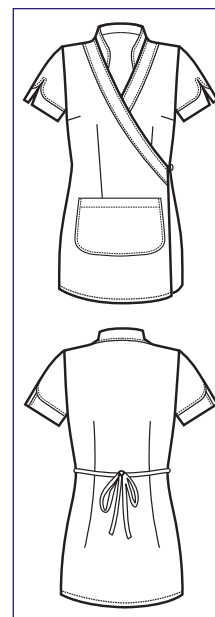

004500
KIMONO TAHITI
65% polyester
35% cotton
150 gr/m²
M • XL
BIANCO