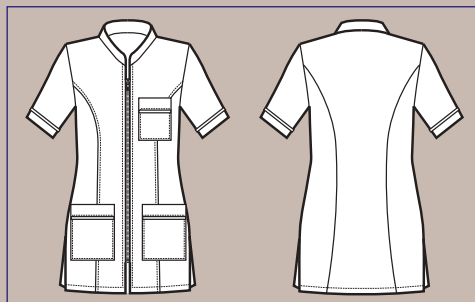

CASACCA DONNA
BOHÈME

BOHÈME

LO STRETCH
LAVA E INDOSSA
CHE RESPIRA

*STRETCH FABRIC
WASH & WEAR
THAT BREATHES*

NEW

NEW

002500
CASACCA
FLORIDA

100% polyester
Bohème
180 gr/m²
S • M • L • XL • XXL
BIANCO

NEW

002586
CASACCA
FLORIDA

100% polyester
Bohème
180 gr/m²
S • M • L • XL • XXL
BIANCO + FUXIA

002526
CASACCA FLORIDA
100% polyester Bohème
180 gr/m²
S • M • L • XL • XXL
BIANCO + MELA