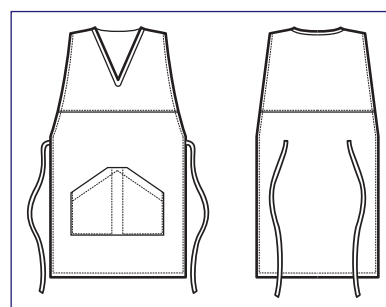

65% polyester • 35% cotton - 160 gr/m²
RIGA GRIGIA

65% polyester • 35% cotton - 125 gr/m²
RIGA AZZURRA

**010100
PONCHO A V**
65% polyester
35% cotton
195 gr/m²
BIANCO

65% polyester • 35% cotton - 160 gr/m²
RIGA BORDEAUX

65% polyester • 35% cotton - 160 gr/m²
RIGA VERDE