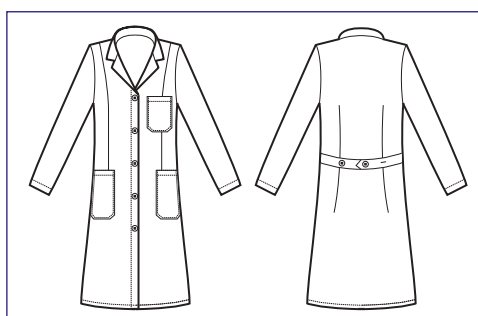

**008200P
CAMICE VICHY
POLSO IN MAGLIA**

100% cotton
190 gr/m²
XS • S • M • L • XL • XXL
BIANCO

**008200
CAMICE VICHY**
100% cotton
190 gr/m²
XS • S • M • L • XL • XXL
BIANCO