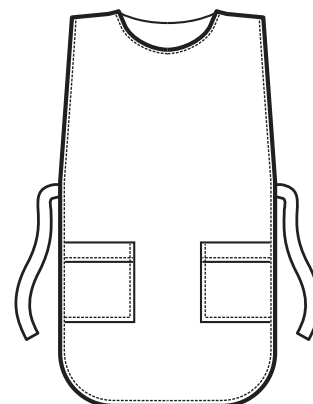

ONE SIZE

010003 PONCHO