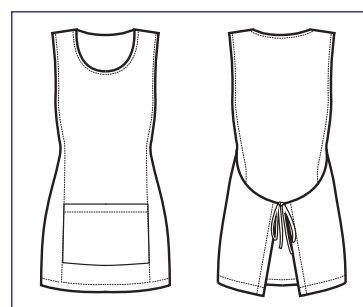

NATURAL

ONE SIZE

NEW

SMOKE

013221
PAPETE
100% polyester
220 gr/m²
SMOKE

ONE SIZE

013023 PAPEETE

65% polyester • 35% cotton - 125 gr/m²
NERO + ROSA